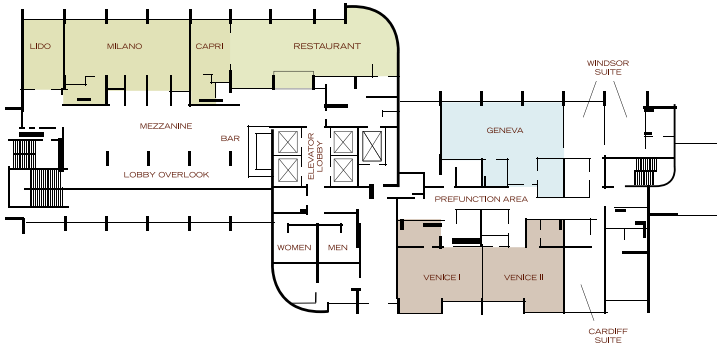

5353 WESTHEIMER ROAD, HOUSTON, TEXAS, 77056-5474, USA

TEL: +1-713-961-9000 FAX: +1-713-877-8835 DOUBLETREESUITESHOUSTON.COM

DOUBLETREE

BY HILTON™

HOTEL & SUITES
HOUSTON BY THE GALLERIA

SECOND LEVEL

LOBBY LEVEL

Name of Room	Total Sq. Ft.	Dimensions	Banquet	Reception	Classroom	Theatre	Conference	U-Shape	H-Square
Brussels I	780	20' x 39'	50	50	30	70	30	25	25
Brussels II	780	20' x 39'	50	50	30	70	30	25	25
Brussels I & II	1,560	20' x 39'	120	100	85	175	60	50	50
Bordeaux I	780	20' x 39'	50	50	30	70	3	25	25
Bordeaux II	780	20' x 39'	50	50	30	70	30	25	25
Bordeaux I & II	1,560	20' x 78'	120	100	85	175	60	50	50
Geneva	780	20' x 39'	60	50	30	60	30	25	25
Venice I	540	20' x 27'	40	40	25	30	20	20	20
Venice II	540	20' x 27'	40	40	25	30	20	20	20
Venice I & II	1,080	20' x 54'	80	80	60	100	40	40	40
Lido/Milano/ Capri/Restaurant	2,220	20' x 111'	200	250	-	-	-	-	-
Lido	260	20' x 13'	20	10	-	-	-	-	-
Milano	800	20' x 40'	60	100	60	75	50	40	40
Capri	260	20' x 13'	20	10	-	-	-	-	-
Lido/Milano/Capri	1,320	20' x 66'	120	150	85	150	60	50	50
Restaurant	900	20' x 45'	80	100	-	-	-	-	-
Mezzanine	1,482	26' x 57'	80	125	-	-	-	-	-