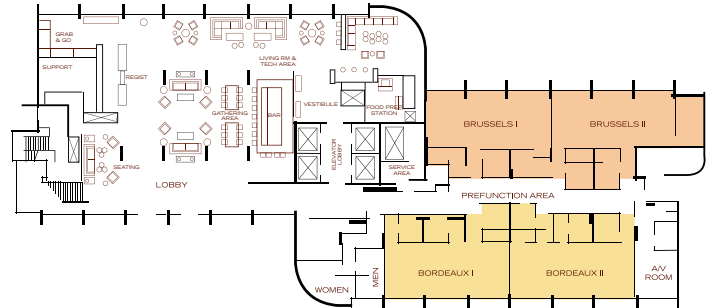

5353 WESTHEIMER ROAD, HOUSTON, TEXAS, 77056-5474, USA

TEL: +1-713-961-9000 FAX: +1-713-877-8835 DOUBLETREESUITESHOUSTON.COM

DOUBLETREE

BY HILTON™

HOTEL & SUITES
HOUSTON BY THE GALLERIA

SECOND LEVEL

LOBBY LEVEL

Name of Room	Total Sq. Ft.	Dimensions	Banquet	Reception	Classroom	Theatre	Conference	U-Shape	H-Square
Brussels I	780	20' x 39'	50	50	30	70	30	25	25
Brussels II	780	20' x 39'	50	50	30	70	30	25	25
Brussels I & II	1,560	20' x 39'	120	100	85	175	60	50	50
Bordeaux I	780	20' x 39'	50	50	30	70	3	25	25
Bordeaux II	780	20' x 39'	50	50	30	70	30	25	25
Bordeaux I & II	1,560	20' x 78'	120	100	85	175	60	50	50
Geneva	780	20' x 39'	60	50	30	60	30	25	25
Venice I	540	20' x 27'	40	40	25	30	20	20	20
Venice II	540	20' x 27'	40	40	25	30	20	20	20
Venice I & II	1,080	20' x 54'	80	80	60	100	40	40	40
Lido/Milano/ Capri/Restaurant	2,220	20' x 111'	200	250	-	-	-	-	-
Lido	260	20' x 13'	20	10	-	-	-	-	-
Milano	800	20' x 40'	60	100	60	75	50	40	40
Capri	260	20' x 13'	20	10	-	-	-	-	-
Lido/Milano/Capri	1,320	20' x 66'	120	150	85	150	60	50	50
Restaurant	900	20' x 45'	80	100	-	-	-	-	-
Mezzanine	1,482	26' x 57'	80	125	-	-	-	-	-